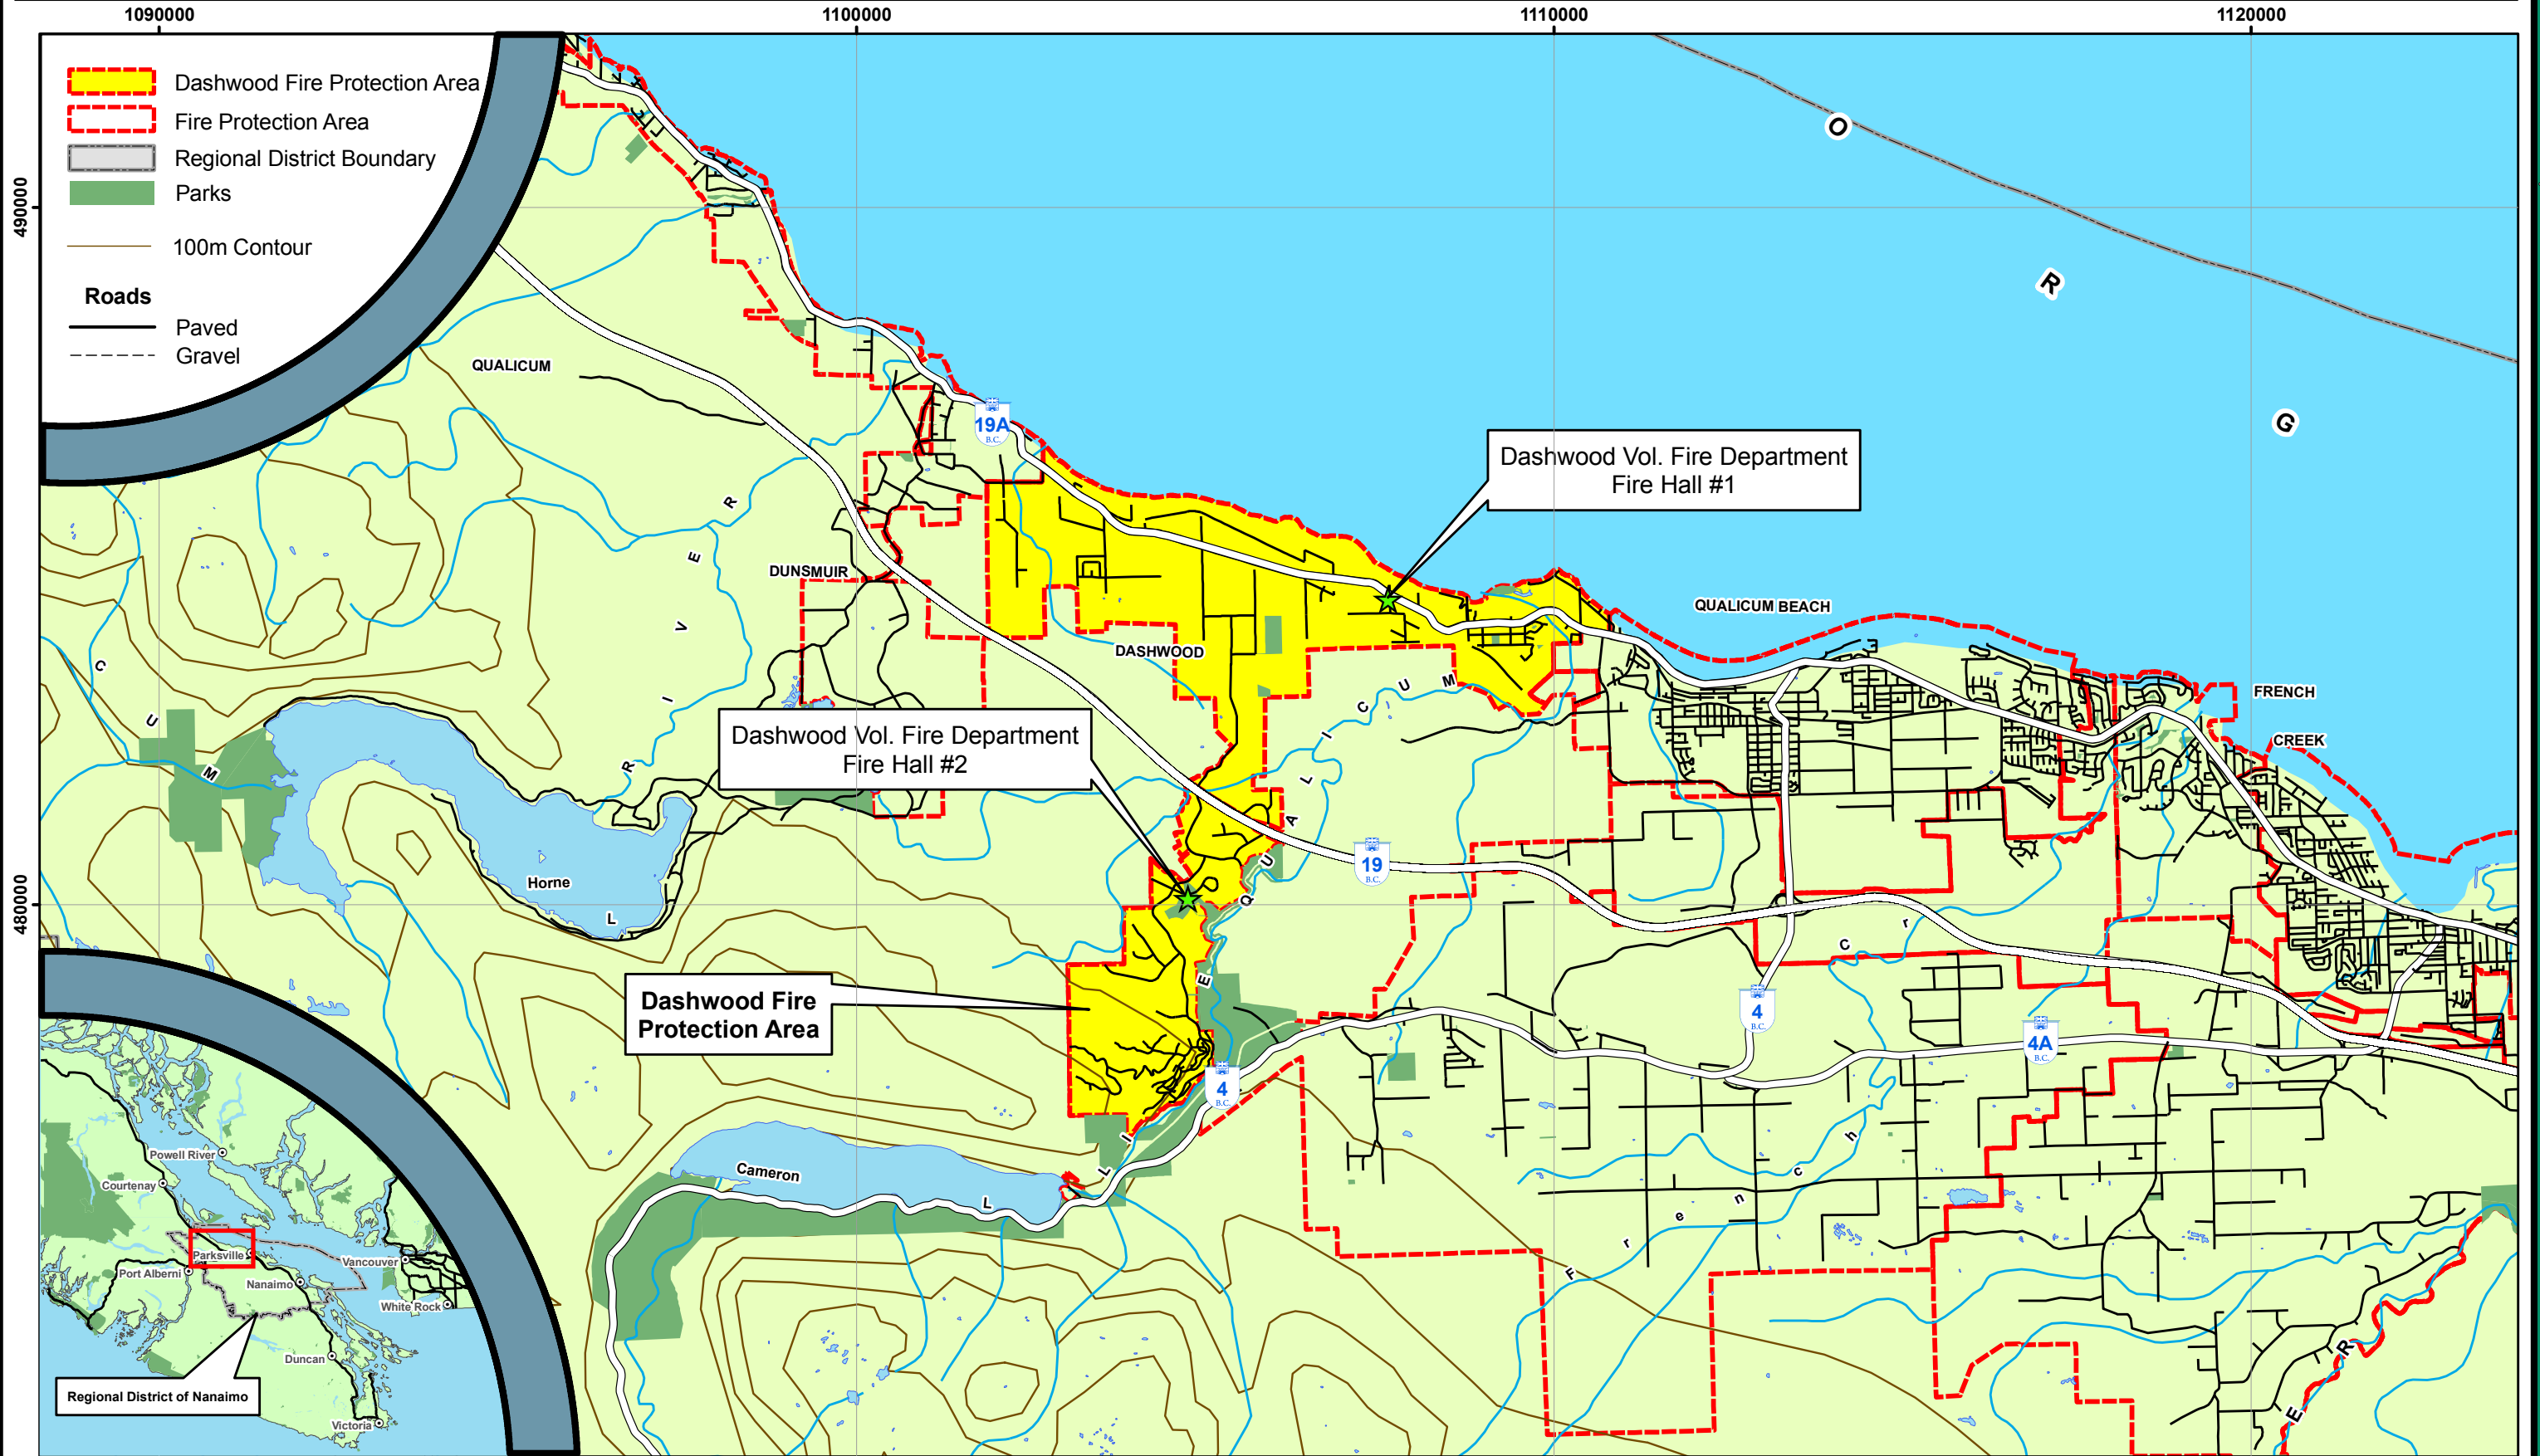

Dashwood Location Map

Regional District of Nanaimo

490000

480000

1090000

1100000

1110000

1120000

Path: J:\Special_Projects_Admin\Fire Management\Prevention\CWPPs\DashwoodFPD\mxds
 Map Projection: BC Albers NAD 83
 Date: July 6, 2010

Campbell River
Operation

1271 Petersen Road
 p: 250.287.2246
 f: 250.287.2247

Port McNeill
Operation

5G-1705 Campbell Way
 p: 250.956.2260
 f: 250.956.4523

www.sfmi.ca