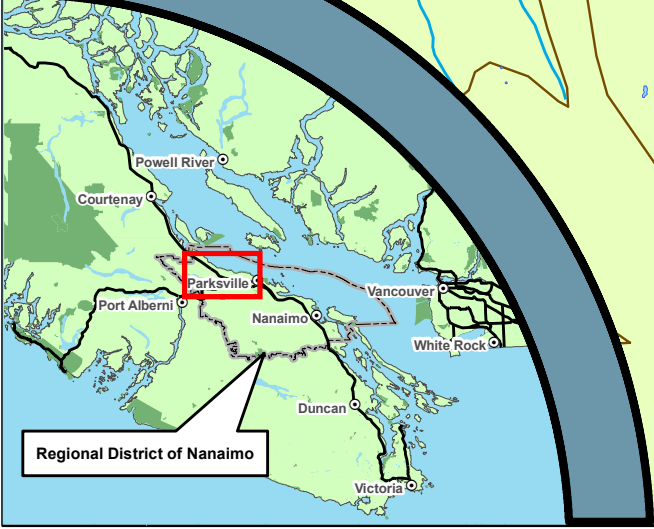

Dashwood Location Map

Regional District of Nanaimo

490000

480000

1090000

1100000

1110000

1120000