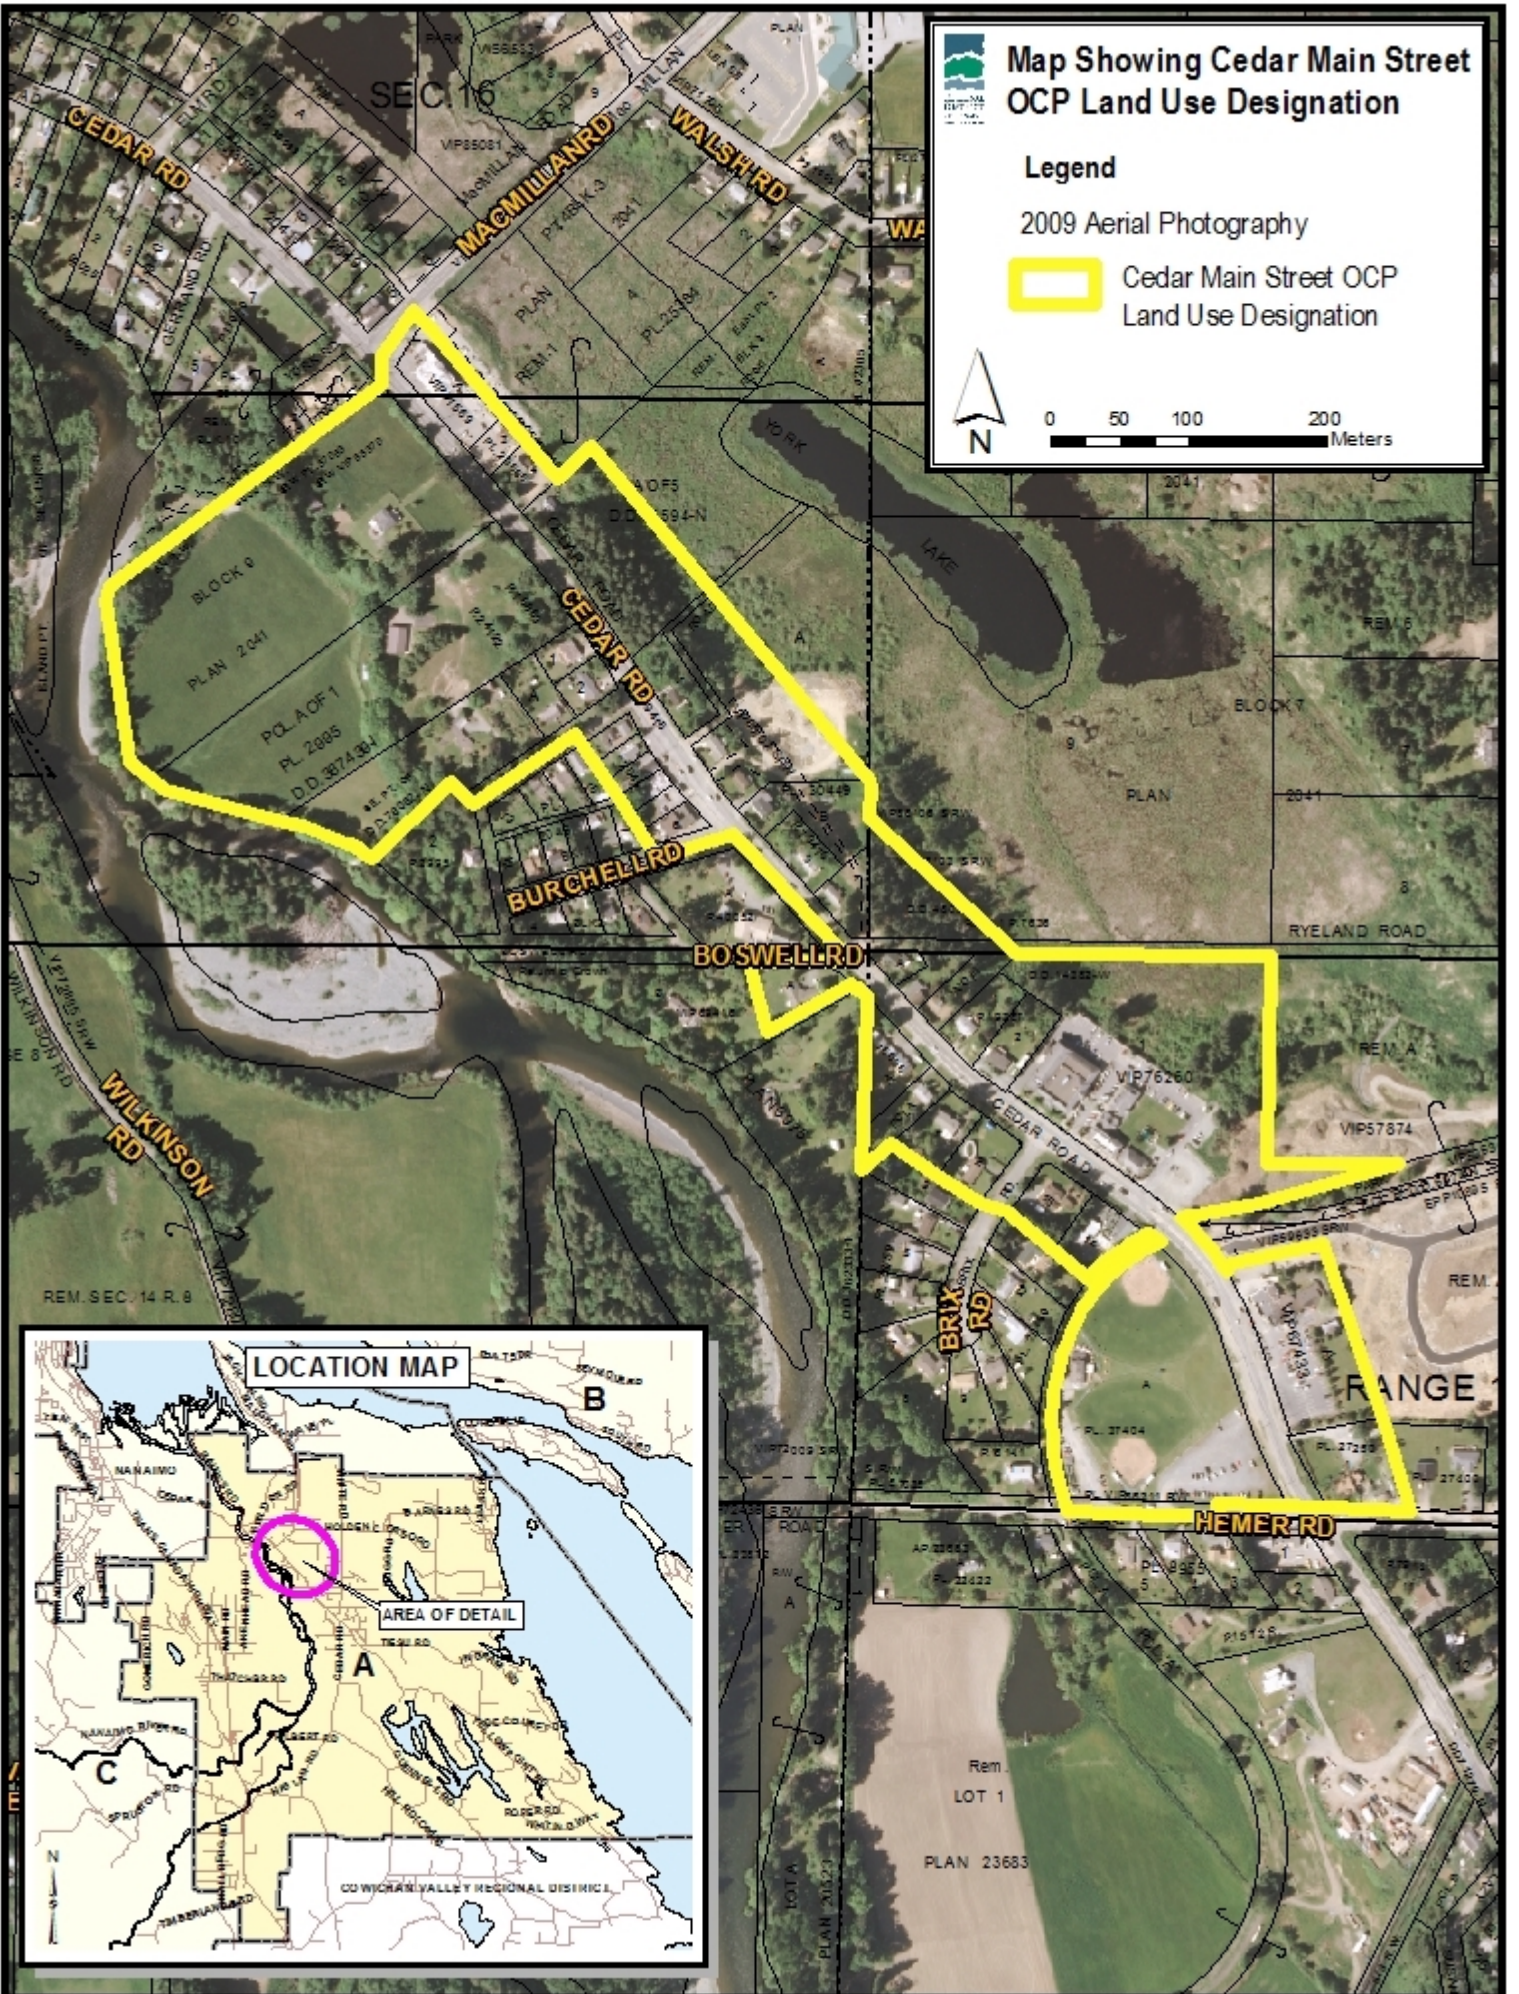

# Map Showing Cedar Main Street OCP Land Use Designation

## Legend

2009 Aerial Photography

Cedar Main Street OCP Land Use Designation

0 50 100 200 Meters

### LOCATION MAP