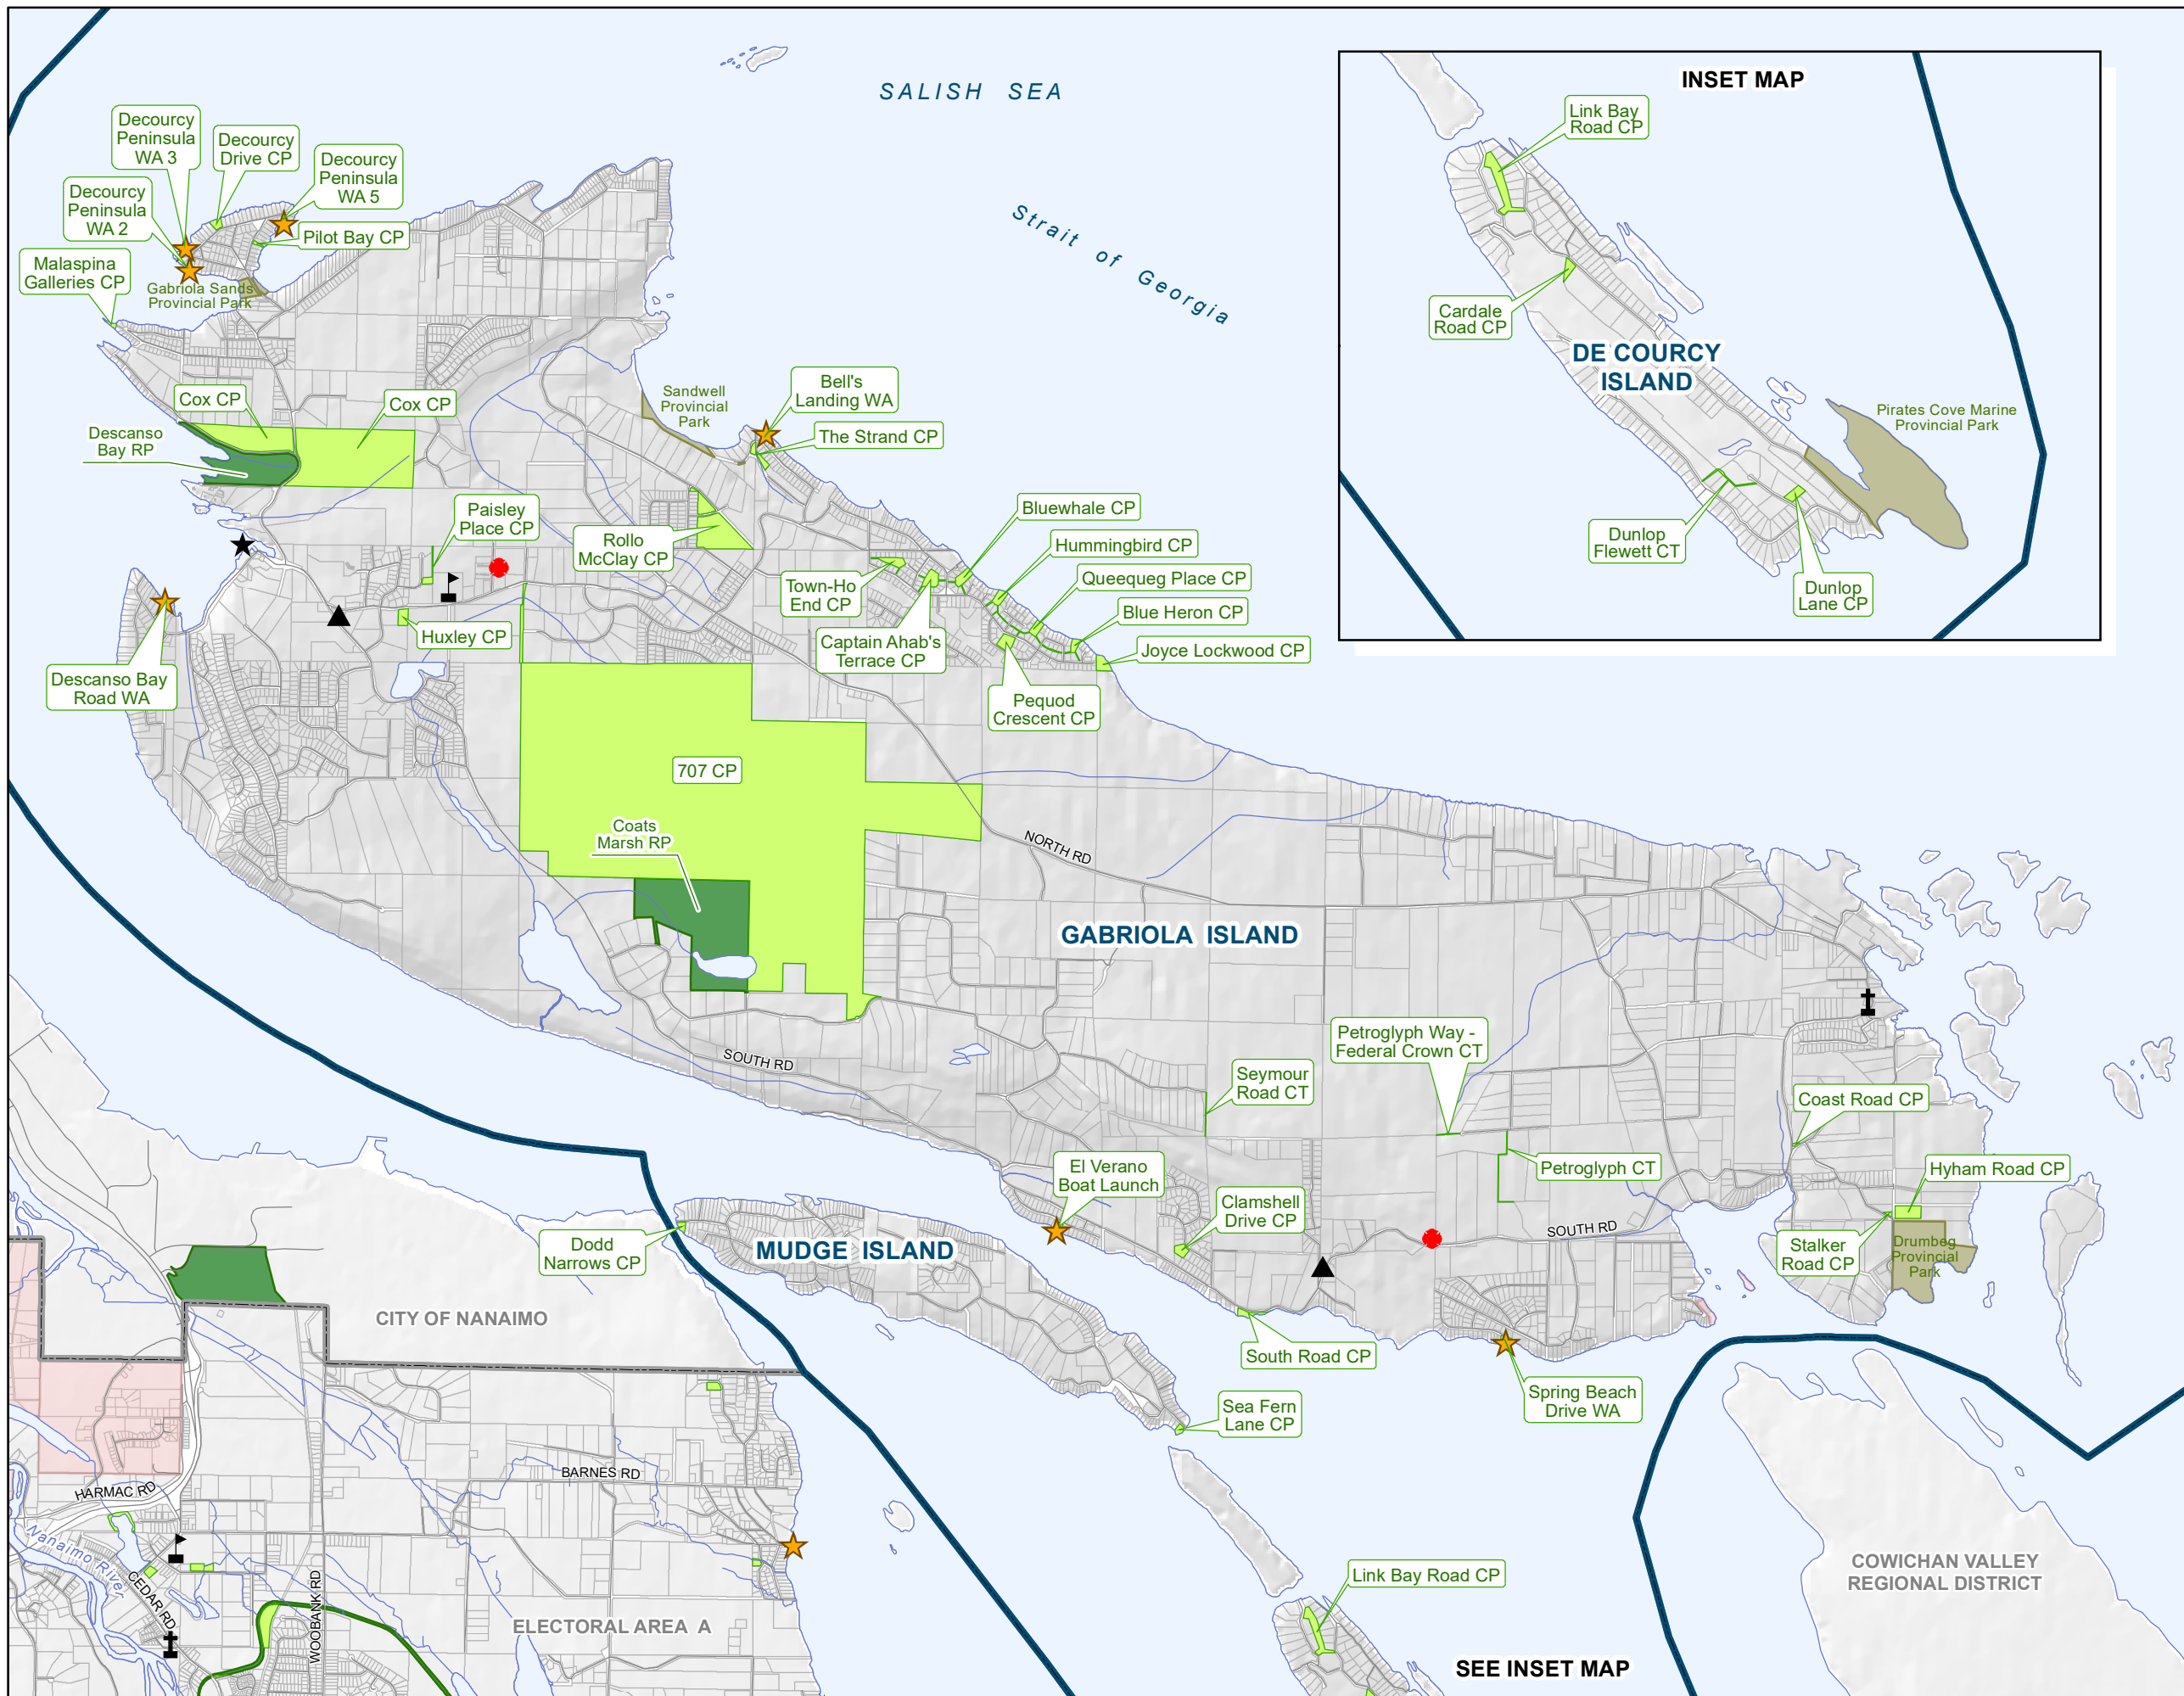

**COMMUNITY PARKS
PORTFOLIO
ELECTORAL AREA B**

Legend

- Electoral Area B Boundary
- Electoral Area / Municipal Boundary
- Snuneymuxw First Nation

- RDN Improved Water Access
- Community Park / Trail
- Regional Park / Trail
- Provincial Park

- Church
- Community Hall
- Fire Hall
- School
- Gabriola Island Ferry Terminal

SEE INSET MAP