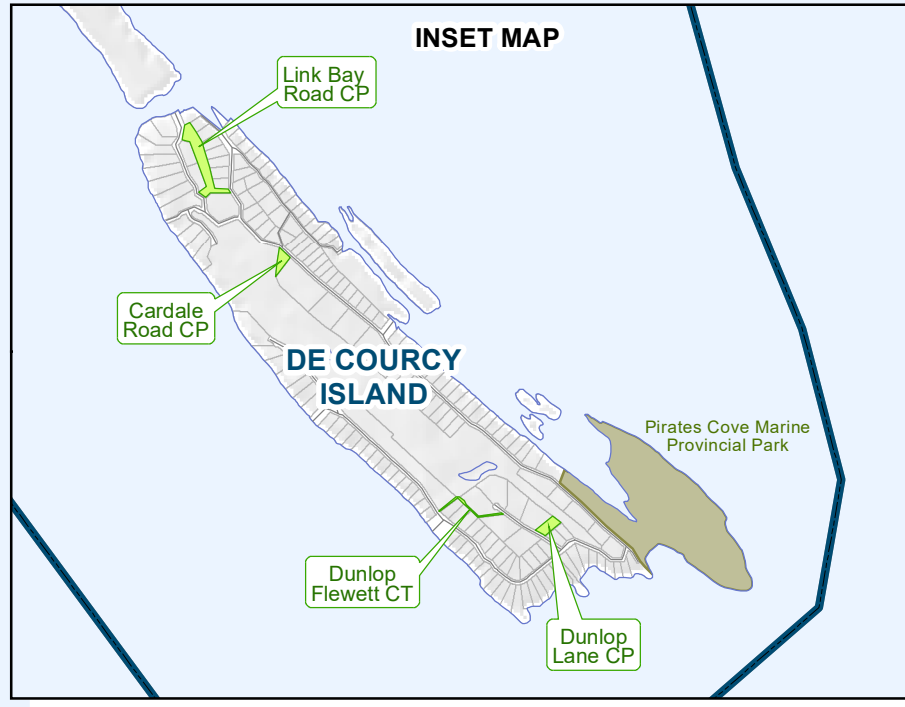

**COMMUNITY PARKS
PORTFOLIO
ELECTORAL AREA B**

Legend

- Electoral Area B Boundary
- Electoral Area / Municipal Boundary
- Snuneymuxw First Nation

- RDN Improved Water Access
- Community Park / Trail
- Regional Park / Trail
- Provincial Park

- Church
- Community Hall
- Fire Hall
- School
- Gabriola Island Ferry Terminal

SEE INSET MAP