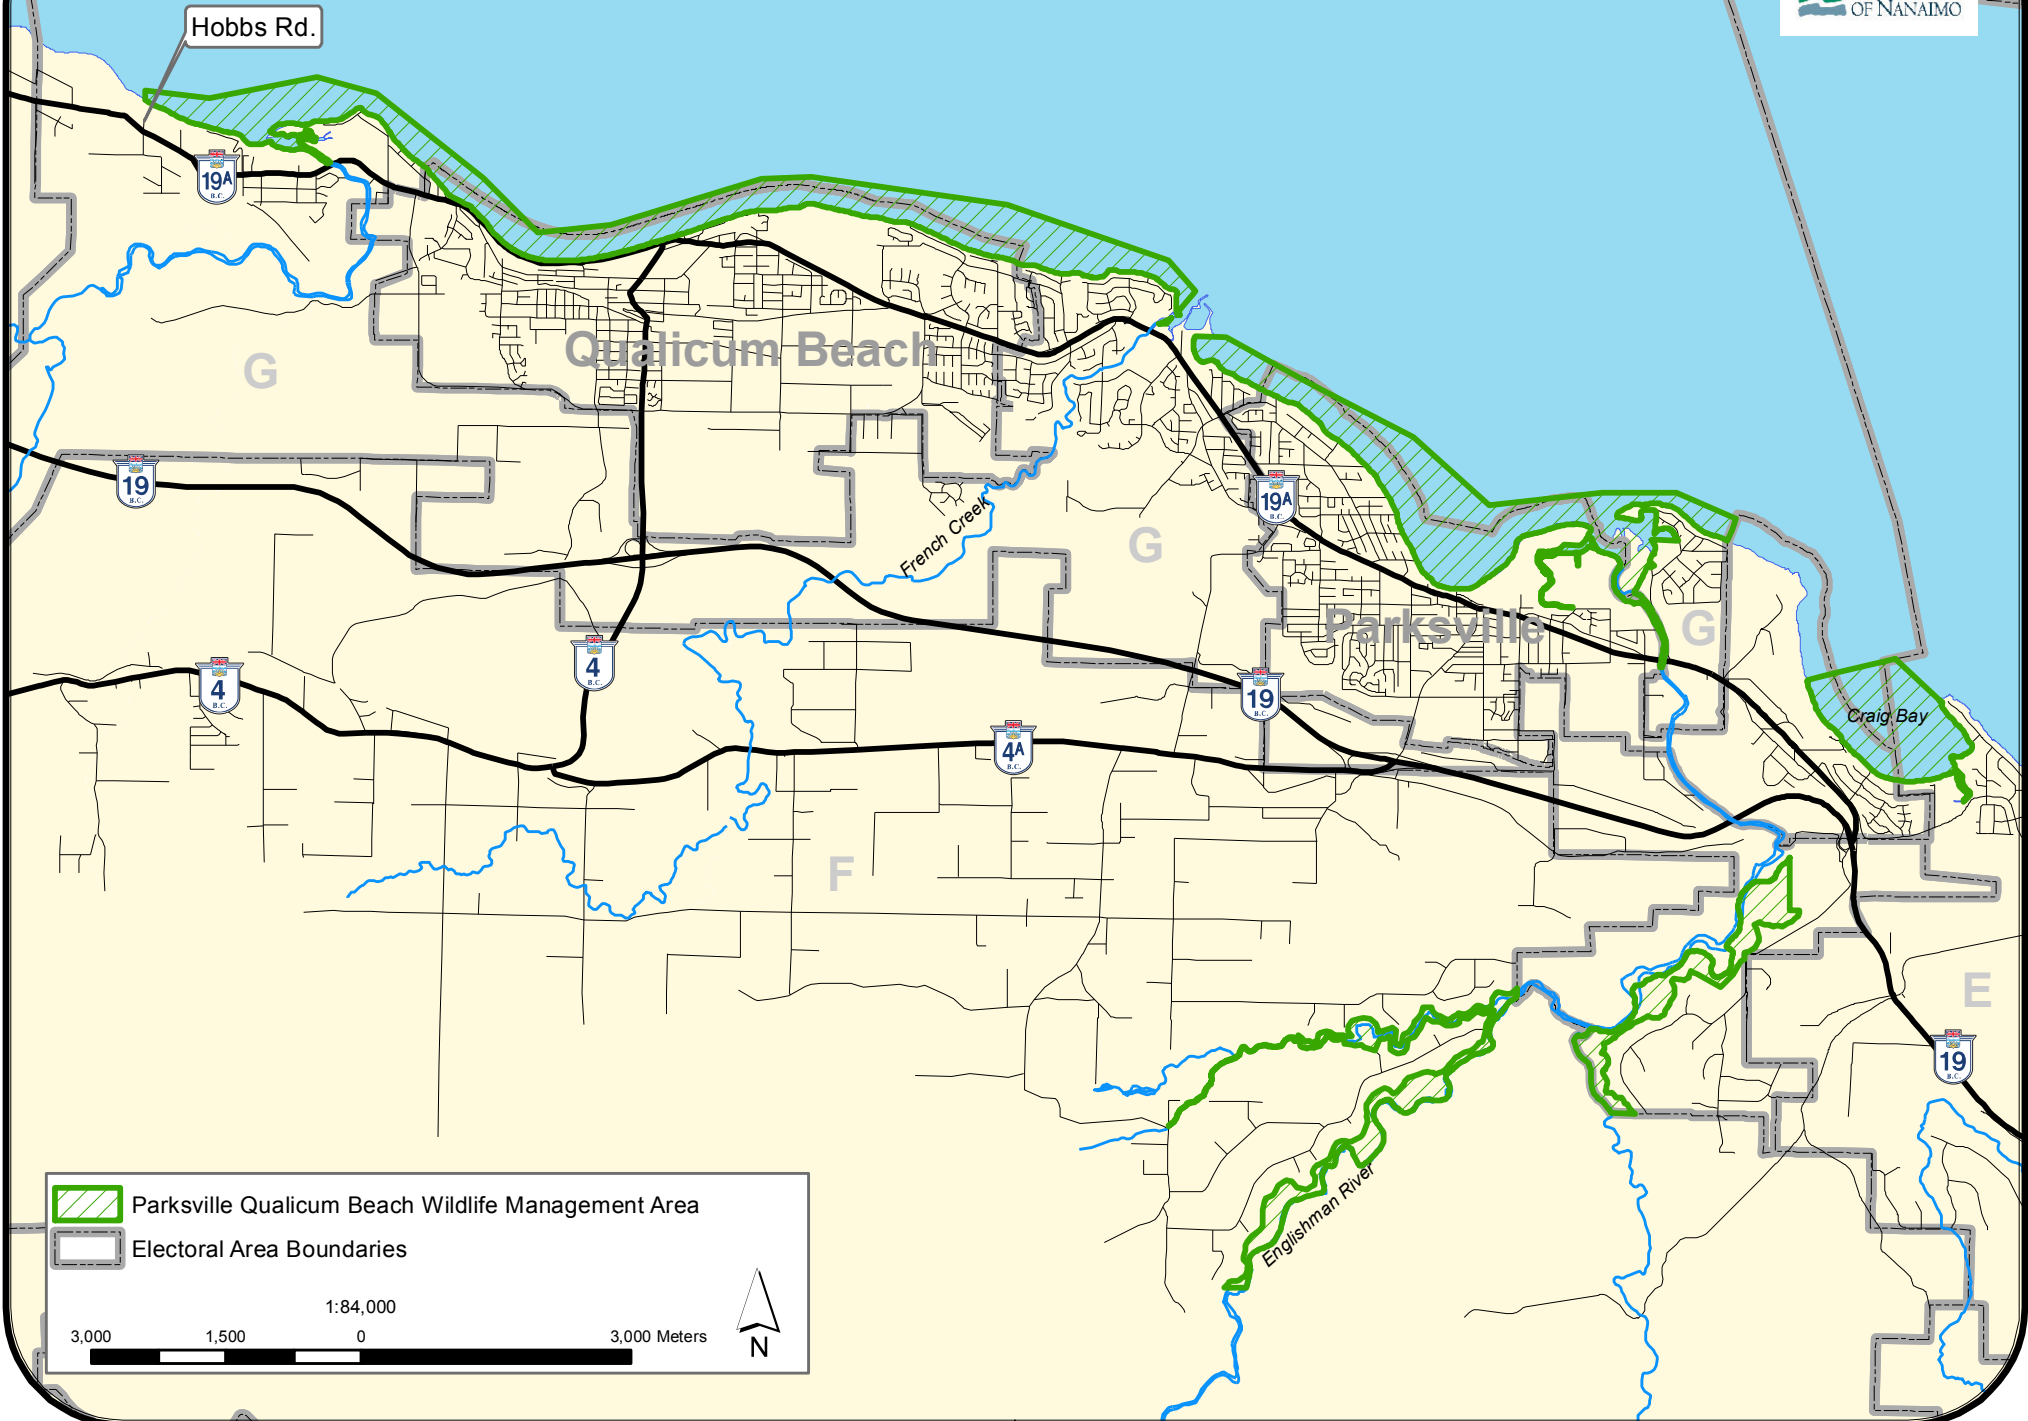

Parksville Qualicum Beach Wildlife Management Area

 Parksville Qualicum Beach Wildlife Management Area

 Electoral Area Boundaries

1:84,000

3,000 1,500 0 3,000 Meters