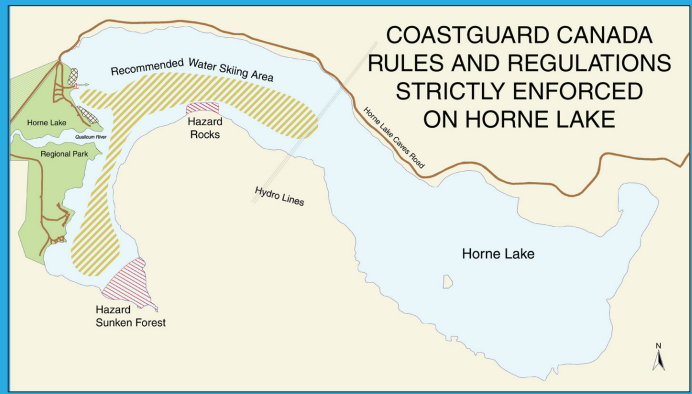

**COASTGUARD CANADA
RULES AND REGULATIONS
STRICTLY ENFORCED
ON HORNE LAKE**

Horne Lake Caves Rd

boat beaching or anchoring area

Horne Lake Caves Provincial Park

day use area **NO BOATING**

Depart from and approach boat launch this way only

Skier Drop Off Area

Horne Lake

NO BOATING

NORTHPARK

Gazebo Point

Qualicum River

This map is not intended for navigational purposes.

0 100 200m