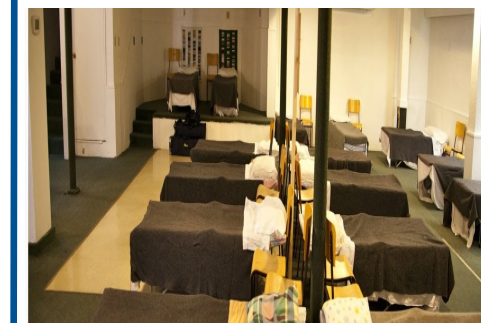

**WINTER
WEATHER
SHELTERS**

If you are in crisis and need more help contact

Vancouver Island Crisis Line

1-888-494-3888

Find more about shelters & other supports at:

www.rdnhousing.ca

250-390-6510