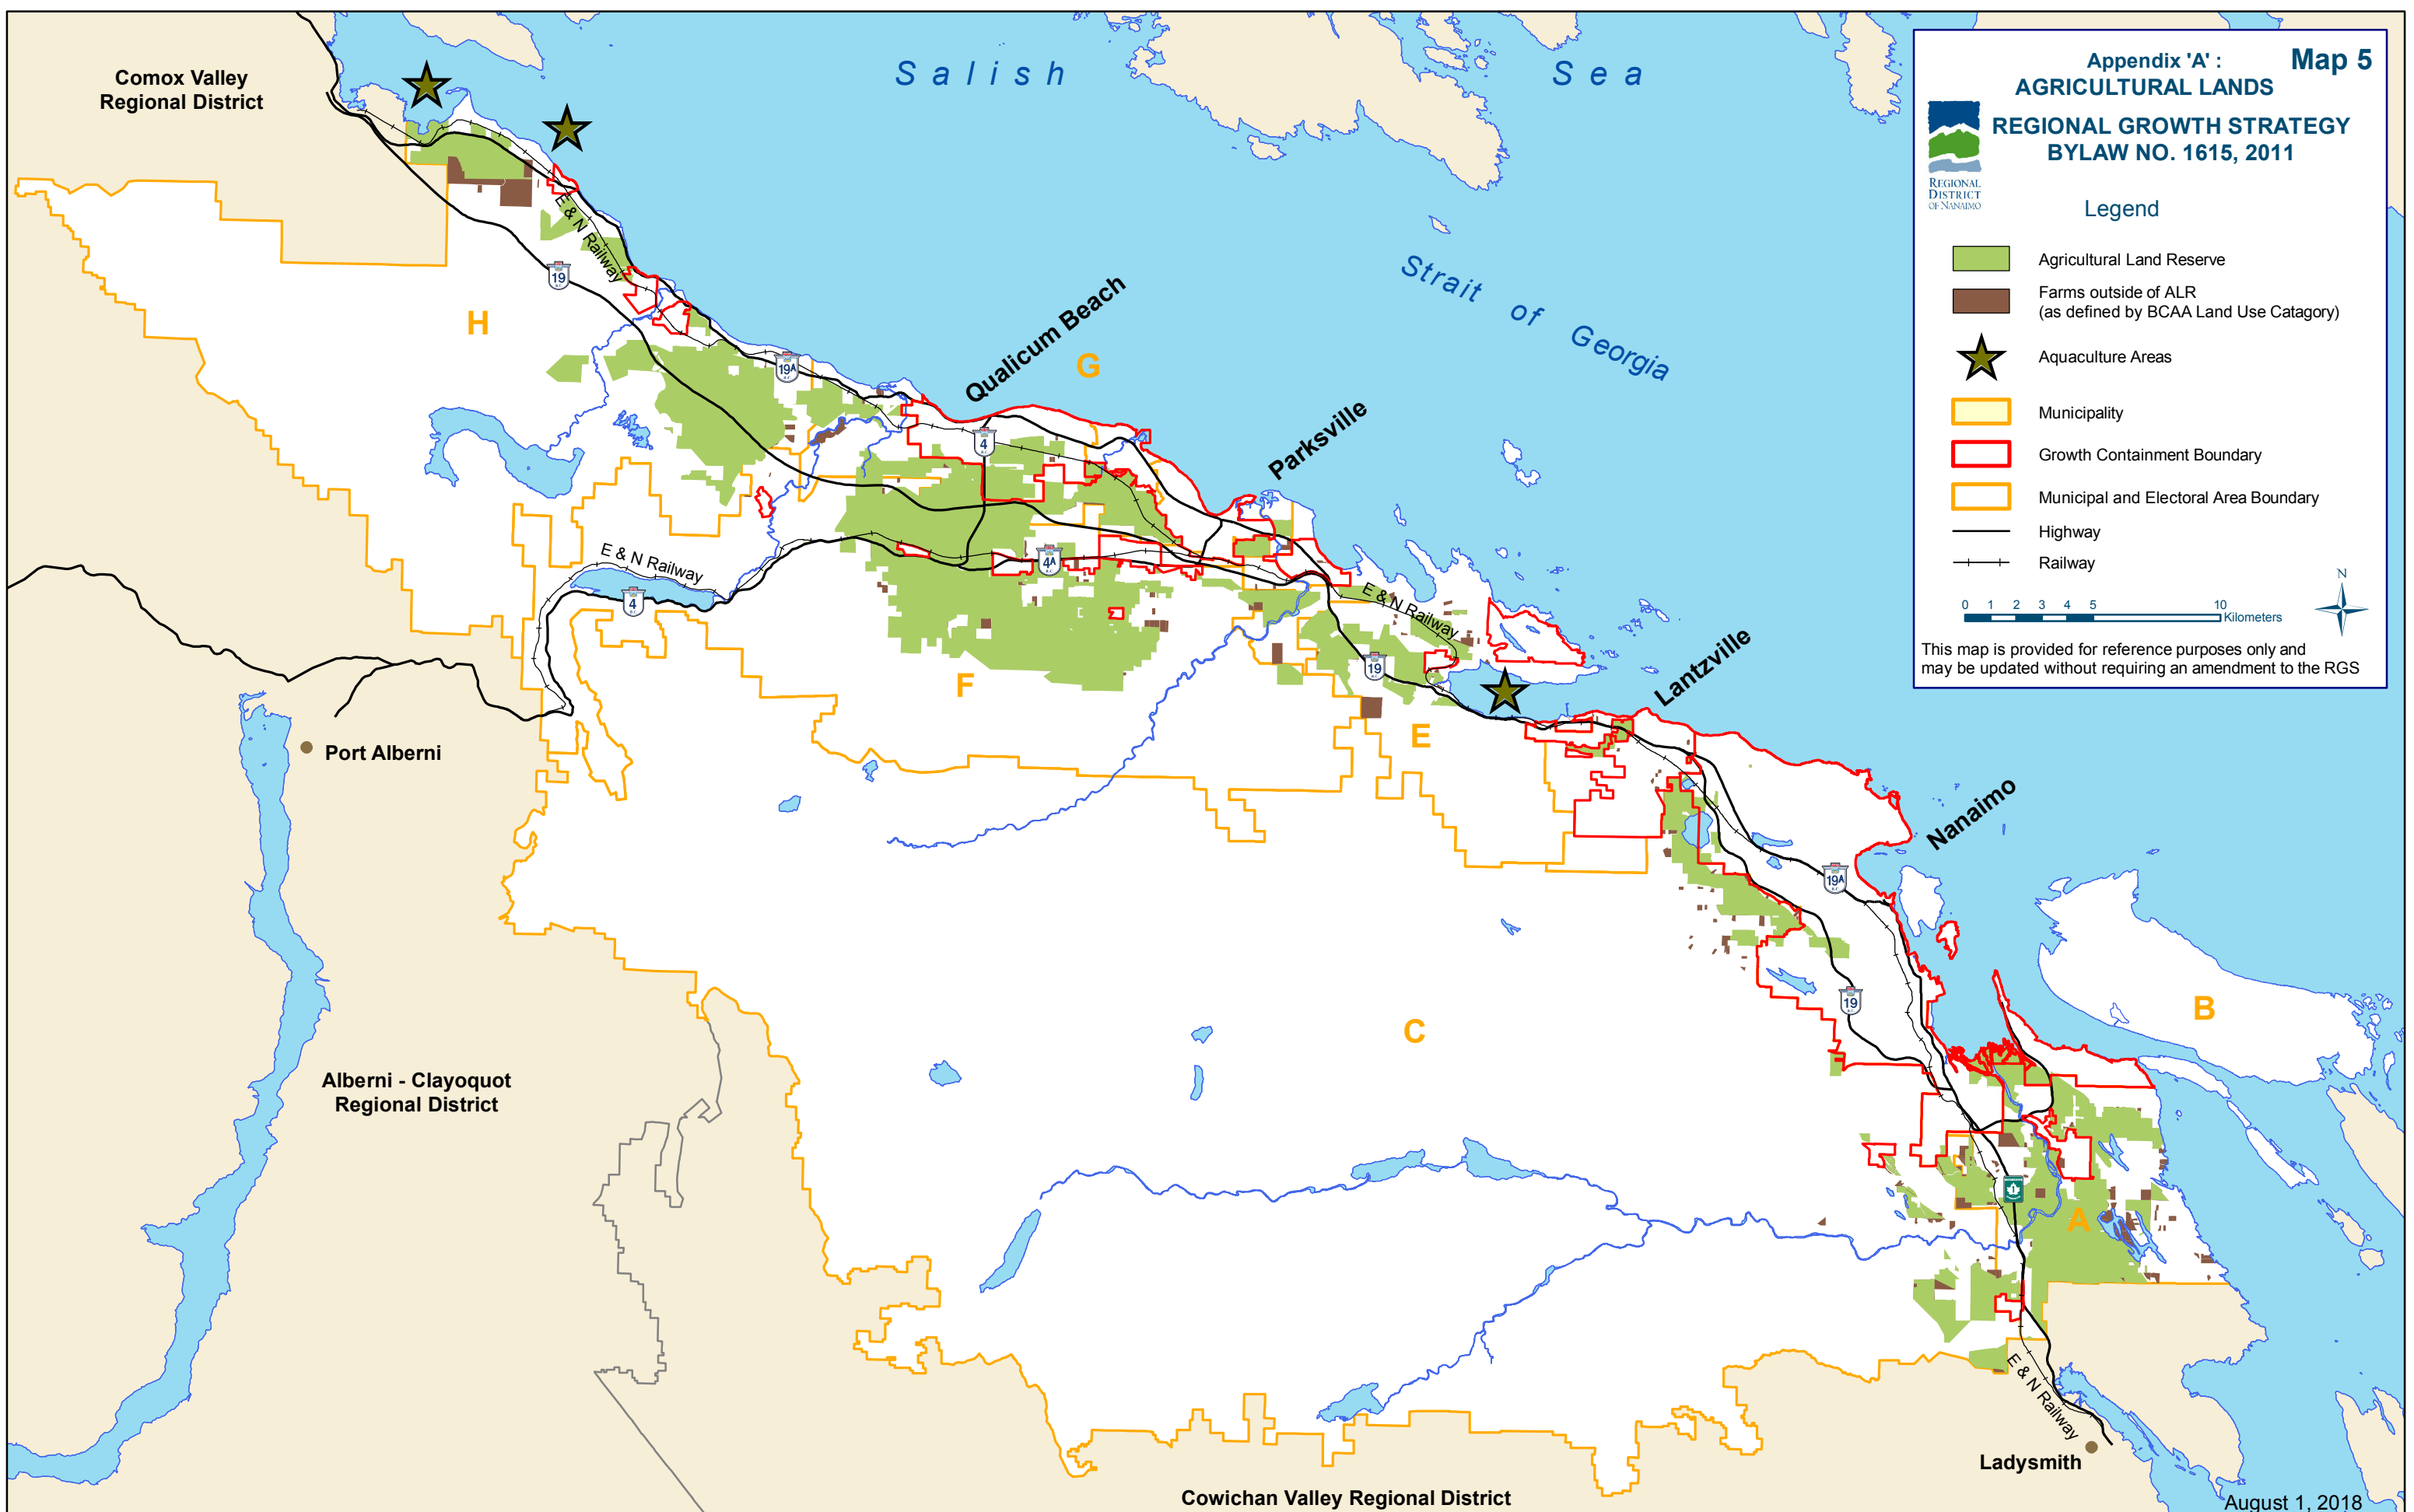

Appendix 'A' : **Map 5**
AGRICULTURAL LANDS
REGIONAL GROWTH STRATEGY
BYLAW NO. 1615, 2011

Legend

- Agricultural Land Reserve
- Farms outside of ALR
(as defined by BCAA Land Use Category)
- Aquaculture Areas
- Municipality
- Growth Containment Boundary
- Municipal and Electoral Area Boundary
- Highway
- Railway

This map is provided for reference purposes only and may be updated without requiring an amendment to the RGS

August 1, 2018